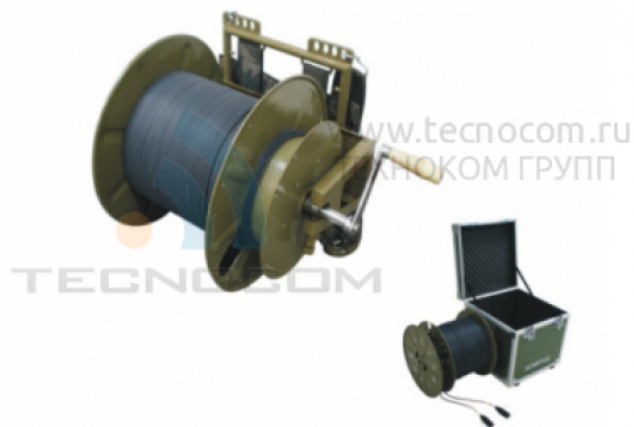

## Fiber optic cable B 500

Knapsack of the frame and spool may be adjusted

### Technical characteristics

Length max	B 500 500 (f 5.2 mm)
------------	----------------------